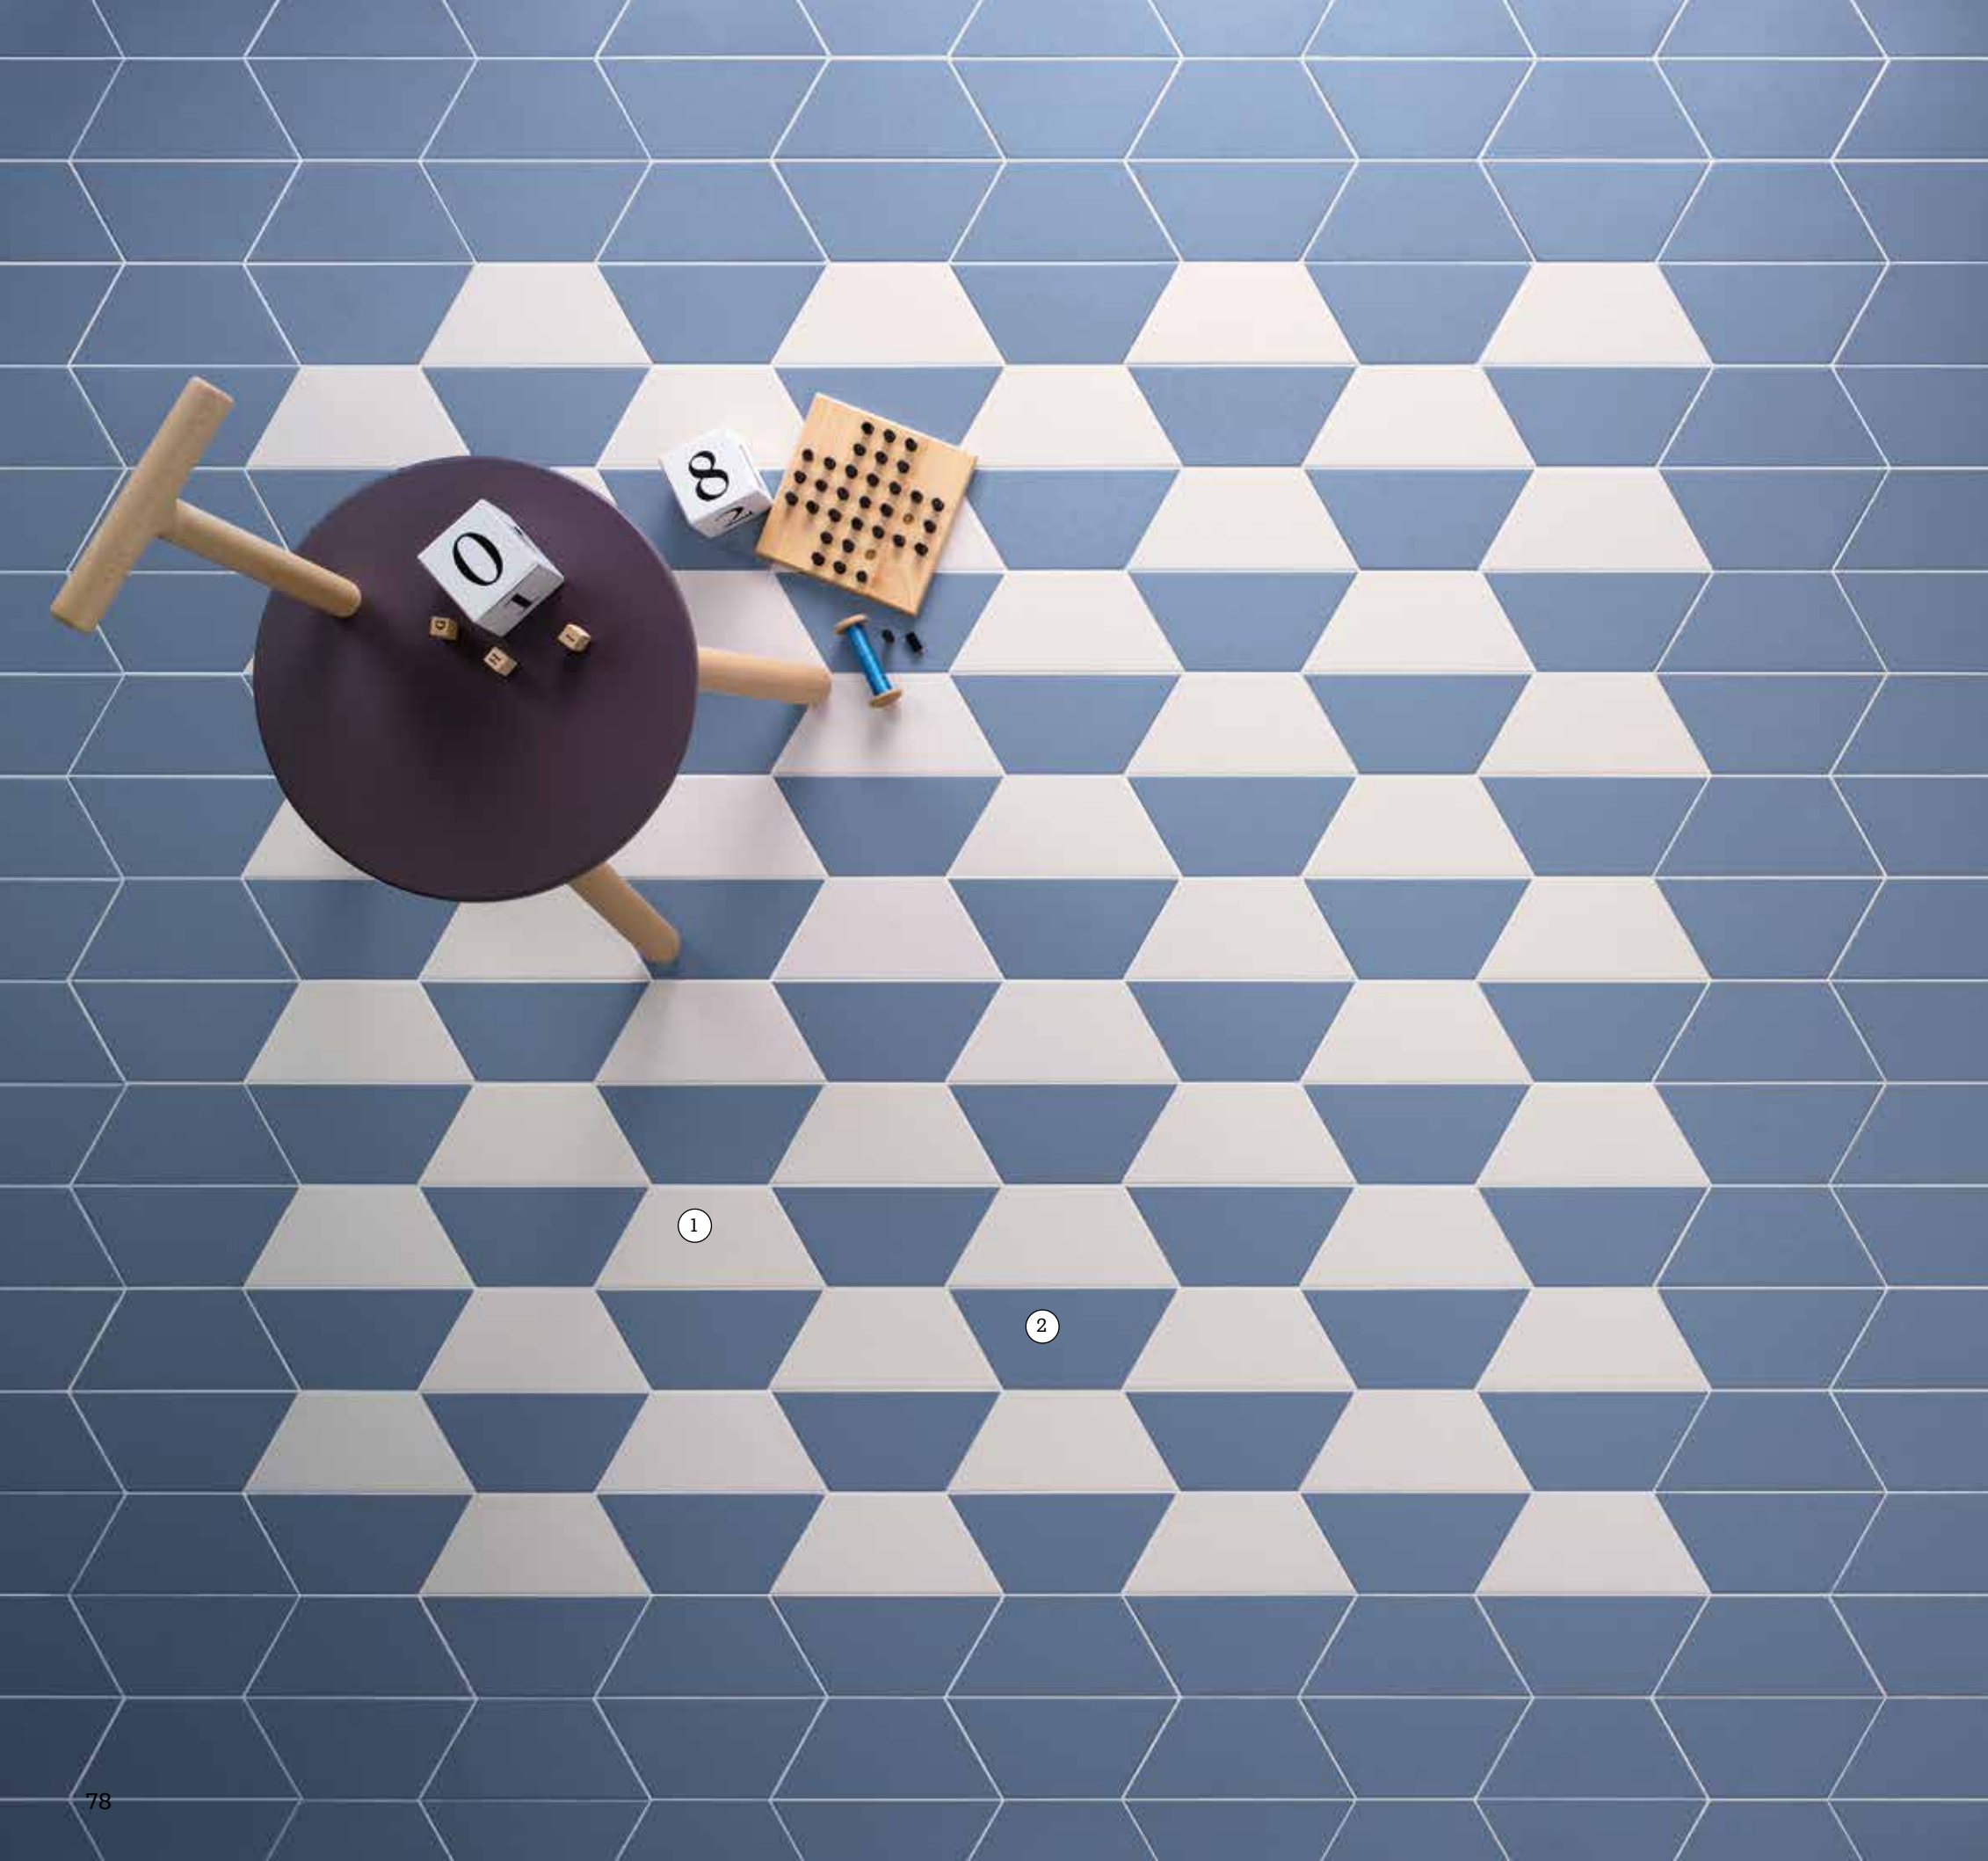

Trapez matt

Made
in Italy,
with
Passion

Trapez Matt

1 formato/size

23x10 9"x4"

Tecnologia/Technology

Gres porcellanato Cat. BIa/ Porcelain stoneware Cat. BIa

11 colori/colours

Trapez
Matt

1
Talco TRA1670
23x10 9"x4"

Trapez
Matt

-
- 1
Talco TRA1670
23x10 9"x4"
 - 2
Indaco TRA1683
23x10 9"x4"

Pomice

Cemento

Lavagna

Seta

Talco

Indaco

Celestial

Mint

Teal

TRA1670
23x10 9"x4"

TRA1683
23x10 9"x4"

TRA1681
23x10 9"x4"

TRA1680
23x10 9"x4"

TRA1682
23x10 9"x4"

Soluzioni di posa/Laying patterns

Bianco 100%

Bianco 100%

Bianco 50% Nero 50%

Bianco 50% Nero 50%

Bianco 33% Grigio 33% Nero 33%